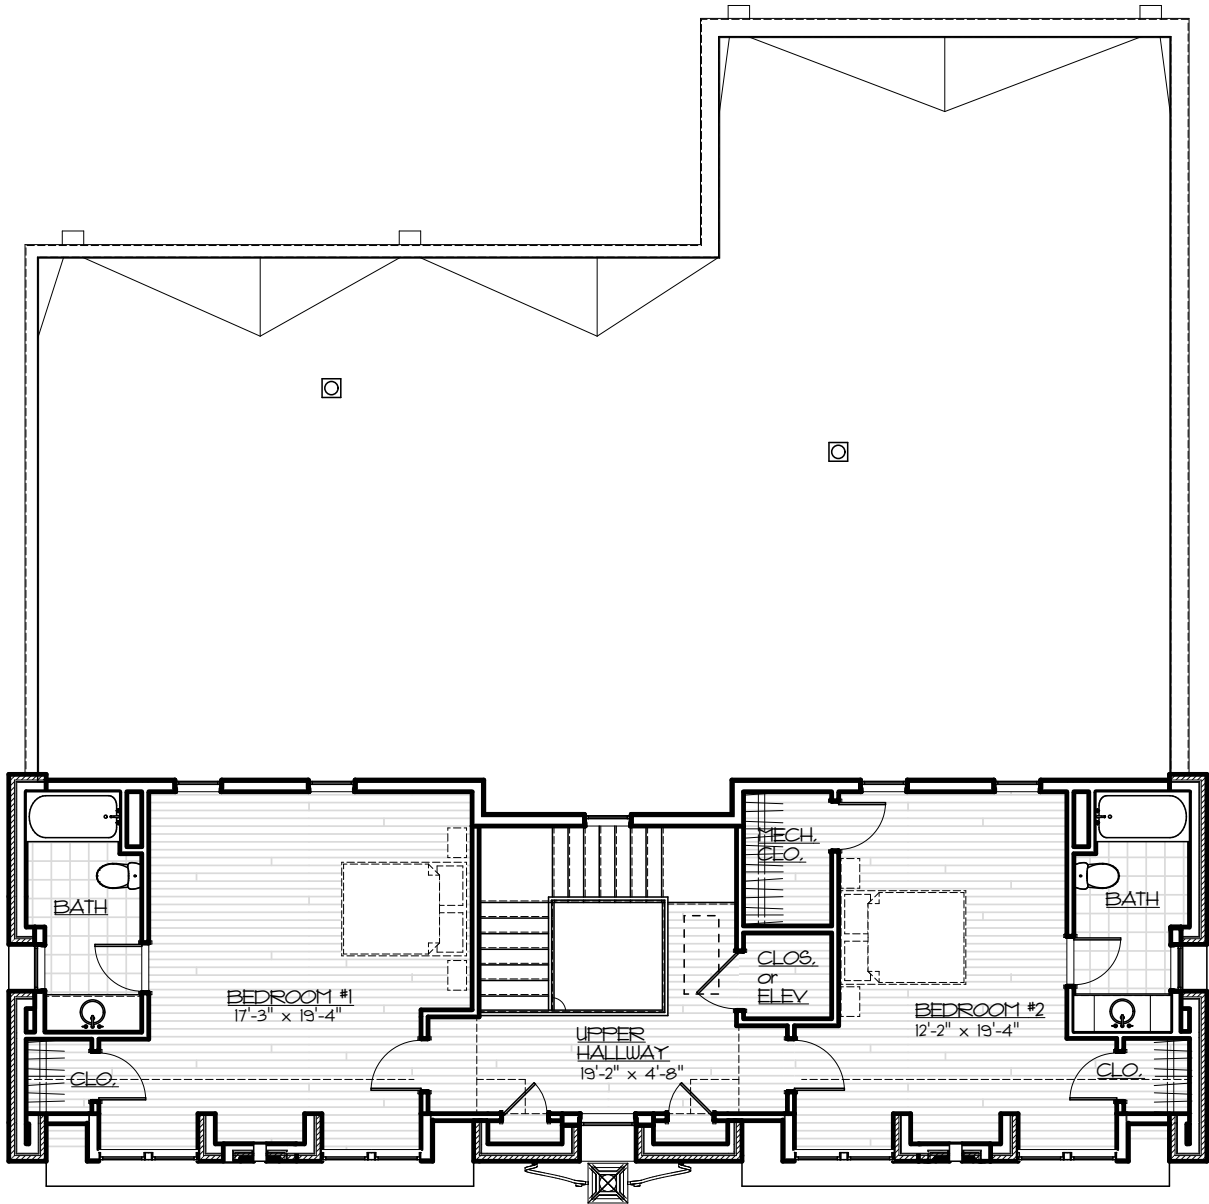

3 BEDROOM - PLAN 'C'

3,996 Total Heated Square Feet

K E N W O O D

SHARON LANE

HM PROPERTIES
REAL ESTATE

a JIM GROSS COMPANY development

First Floor Plan
 2,746 Square Feet
 not to scale

3 BEDROOM-PLAN 'C'

KENWOOD
 SHARON LANE

All images are schematic. Design and materials are subject to modification. All furnishings are suggested and not included. All dimensions are approximate. All square footages should be verified by appraisal.

Second Floor Plan
 1,250 Square Feet
 not to scale

3 BEDROOM-PLAN 'C'

K E N W O O D

SHARON LANE

All images are schematic. Design and materials are subject to modification. All furnishings are suggested and not included. All dimensions are approximate. All square footages should be verified by appraisal.