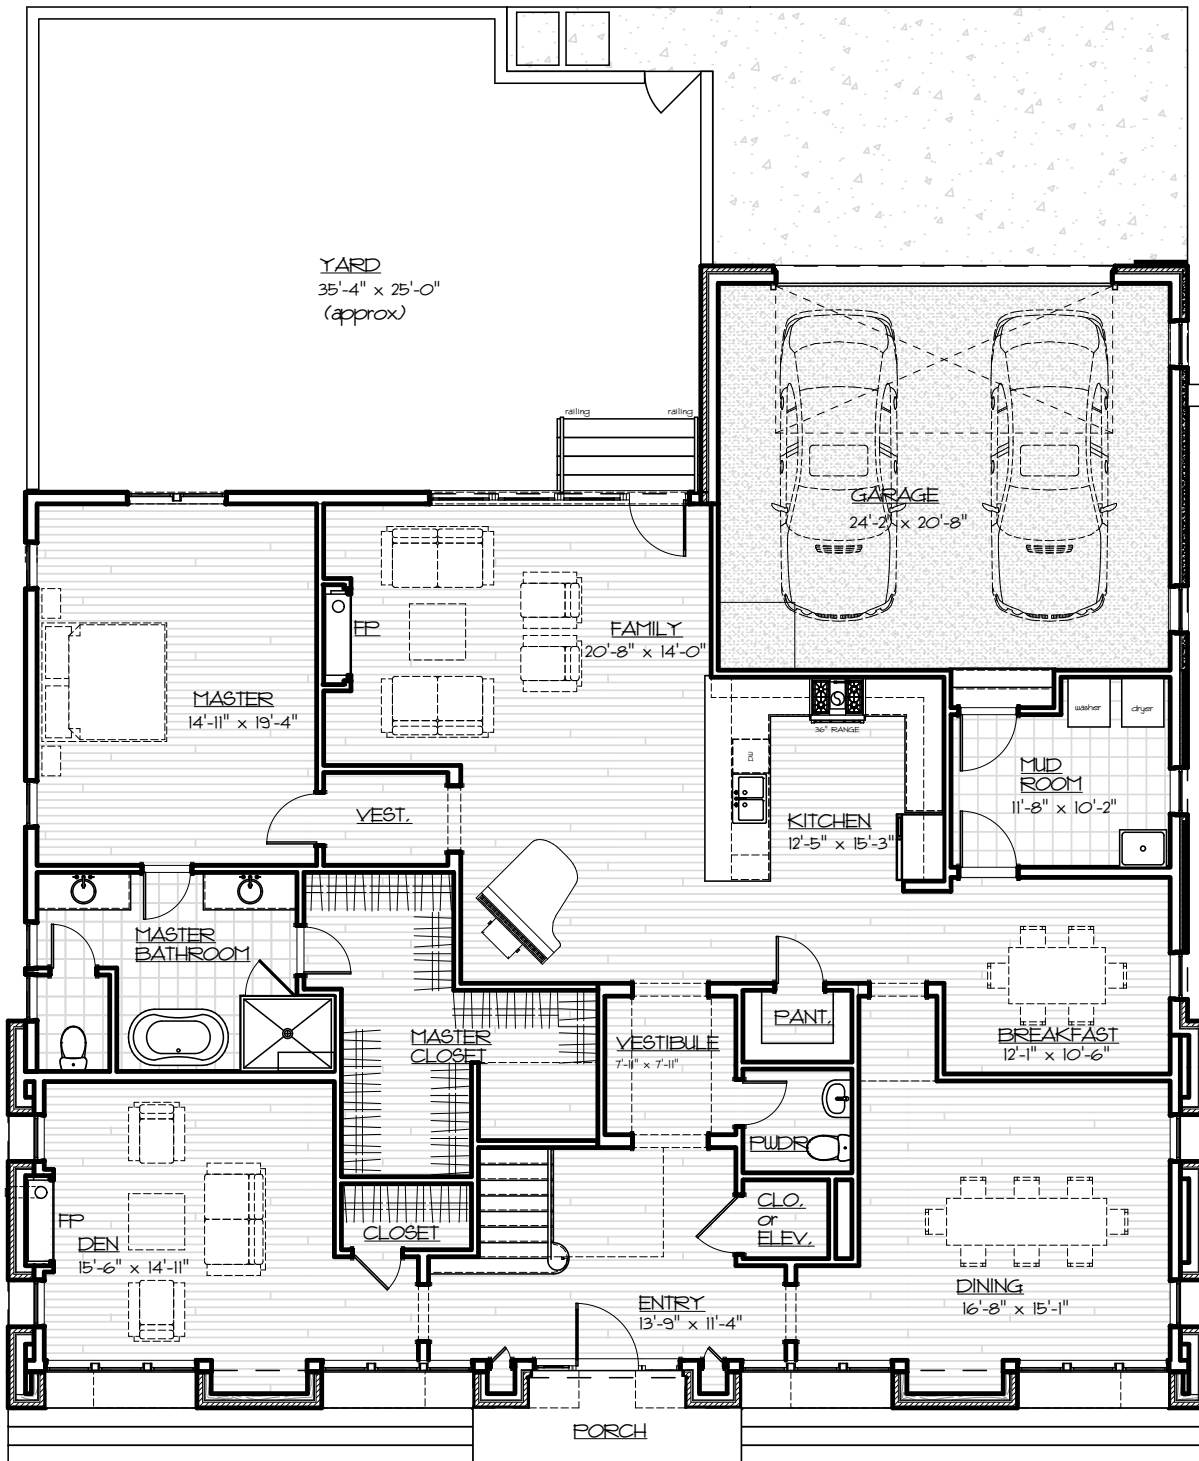

3 BEDROOM - PLAN 'C'

3,996 Total Heated Square Feet

K E N W O O D

SHARON LANE

HM PROPERTIES
REAL ESTATE

a JIM GROSS COMPANY development

First Floor Plan
 2,746 Square Feet
 not to scale

3 BEDROOM-PLAN 'C'

KENWOOD
 SHARON LANE

All images are schematic. Design and materials are subject to modification. All furnishings are suggested and not included. All dimensions are approximate. All square footages should be verified by appraisal.

Second Floor Plan
 1,250 Square Feet
 not to scale

3 BEDROOM-PLAN 'C'

K E N W O O D

SHARON LANE

All images are schematic. Design and materials are subject to modification. All furnishings are suggested and not included. All dimensions are approximate. All square footages should be verified by appraisal.