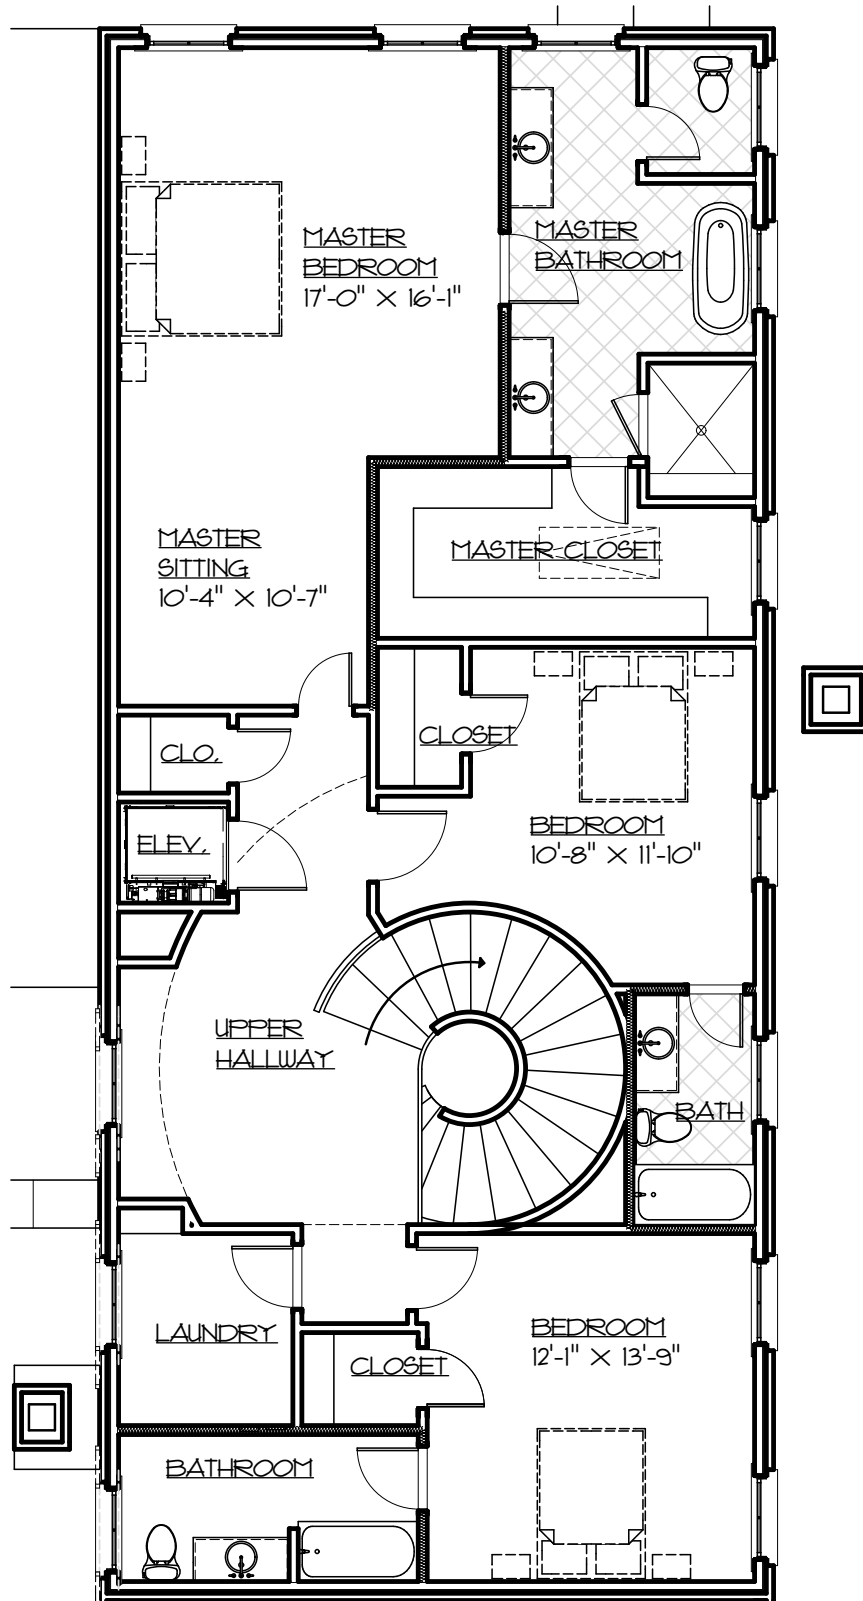

FIRST FLOOR PLAN

1,846 SQUARE FEET

NOT TO SCALE

UNIT 'C' & 'D' (REV.)

3,702 TOTAL HEATED SQUARE FEET

KENWOOD

COTTAGE PLACE IN EASTOVER

ALL IMAGES ARE SCHEMATIC. DESIGN AND MATERIALS ARE SUBJECT TO MODIFICATION. ALL FURNISHINGS ARE SUGGESTED AND NOT INCLUDED. ALL DIMENSIONS ARE APPROXIMATE. ALL SQUARE FOOTAGES SHOULD BE VERIFIED BY APPRAISAL.

SECOND FLOOR PLAN

1,856 SQUARE FEET

NOT TO SCALE

UNIT 'C' & 'D' (REV.)

3,702 TOTAL HEATED SQUARE FEET

KENWOOD

COTTAGE PLACE IN EASTOVER

ALL IMAGES ARE SCHEMATIC. DESIGN AND MATERIALS ARE SUBJECT TO MODIFICATION. ALL FURNISHINGS ARE SUGGESTED AND NOT INCLUDED. ALL DIMENSIONS ARE APPROXIMATE. ALL SQUARE FOOTAGES SHOULD BE VERIFIED BY APPRAISAL.